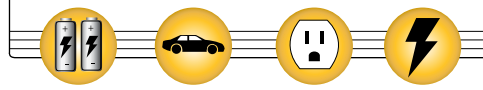

Life + Gear®

**LIFELIGHT
Mega-Function Lantern**

PART# LL01Y

UPC# 790678001477

QUAD-POWER™

Battery Car AC Back-Up

**30
LUMENS**

- 15 Super Bright LED Lights
- High Quality AM/FM Radio With External Speaker
- Mobile Cell Phone Charger
- Emergency Signaling Flashers
- Emergency 130 Decibel Siren
- Directional Compass
- External Speaker Connectable To iPod or Other MP3 Devices
- Night Light
- Quad-Power™ Options – Crank Power, Battery (3 AAA Batteries Not Included), Optional Car and Wall Charger Adapter